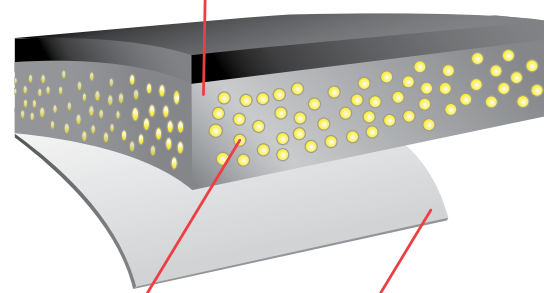

Custom Sizes

EternaBond® tapes are available in custom sizes. Please contact us for details or visit our website.

ETERNABOND®

Waterproof tapes for ROOF LEAK REPAIRS

Featuring
**MICROSEALANT®
TECHNOLOGY**

Durable and versatile for large commercial or quick emergency repairs.

ETERNABOND®

800-248-4010 | hbfuller.com/eternabond

Self Priming

Micropolymers
Removable Release Liner

RoofSeal™

For use on virtually all roofs, RoofSeal tape incorporates the advanced Eternabond® MicroSealant® Technology, and features a super flexible UV stable backing.

Available in white, black, tan and gray. RoofSeal™ is a one-step (with the exception of cleaning the surface), semi-permanent repair system for all roofs including EPDM, TPO, Hypalon and all roof accessories. RoofSeal creates a waterproof, moisture and air tight barrier.

DoubleStick™

For use between two surfaces, DoubleStick tape is a thick, 60 mil double-sided tape incorporating Eternabond® MicroSealant® Technology. DoubleStick creates a tight, permanently flexible, waterproof seal between two surfaces.