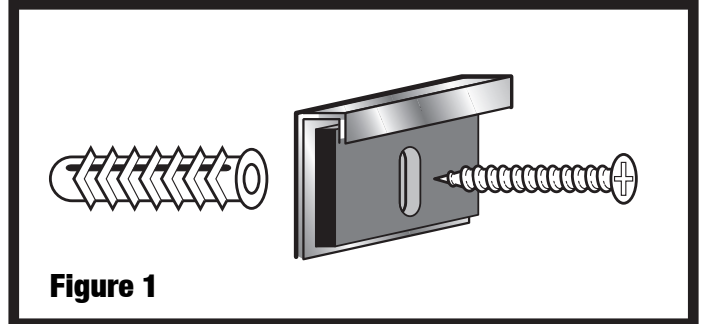

3. PRODUCT DESCRIPTION

Gunther Mirror Clips provide for a safe and stylish installation.

FEATURES AND BENEFITS

HEAVYWEIGHT CLIPS

Provide excellent support of mirror with thickness up to 1'4".

- **Slotted screw holes**
Provides ease of installation
- **Padding**
Provides protection to back of mirror from being scratched by installation screw heads. Also provides snug fit of mirror into front leg of clip.
- **Bright metallic finish**
- **Set of 4 padded clips with screws and anchors**
- **Packaging designed for showroom rack display**
- **Easy to read installation instructions**

4. INSTALLATION INSTRUCTIONS

1. Hollow wall anchors are provided and should be used when installation of screws can not be made directly into wall studs. A 3/16" drill bit should be used. (Figure 1).
2. Mount bottom clips to wall with screws positioned at the top of the slot.
3. Measure from the bottom of clip, up the wall to the exact height of the mirror. Mark mirror height with a line. (Figure 2).
4. Mount top clips at the bottom of the slot, 3/8" above the marked line. Tighten screws in place at bottom of slot.
5. Set mirror carefully into bottom clips, then slide top clips down over the top of the mirror. (Figure 3).

NOTE: For additional strength and safety, use Gunther Mirror Mastic between mirror and wall.

Figure 1

5. SAFETY

READ THE SAFETY DATA SHEET (SDS) BEFORE USING THIS PRODUCT. SDS Sheets are available at hbfuller.com or contact:
Medical Emergency Phone Number (24 Hours): 1-888-853-1758,
Transport Emergency Phone Number (CHEMTREC): 1-800-424-9300
or contact Gunther Mirror Mastics: 800-227-6181