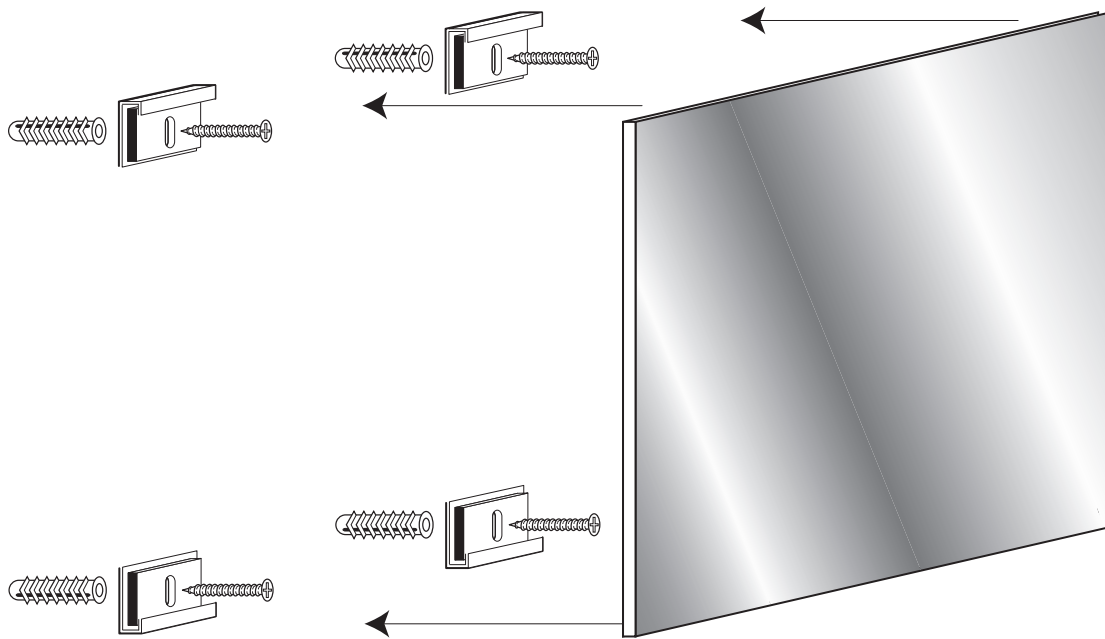

3. PRODUCT DESCRIPTION

Gunther Mirror Clips provide for a safe and stylish installation.

FEATURES AND BENEFITS

HEAVYWEIGHT CLIPS

Provide excellent support of mirror with thickness up to 1'4".

- **Slotted screw holes**
Provides ease of installation
- **Padding**
Provides protection to back of mirror from being scratched by installation screw heads. Also provides snug fit of mirror into front leg of clip.
- **Bright metallic finish**
- **Set of 4 padded clips with screws and anchors**
- **Packaging designed for showroom rack display**
- **Easy to read installation instructions**

4. INSTALLATION INSTRUCTIONS

1. Hollow wall anchors are provided and should be used when installation of screws can not be made directly into wall studs. A 3/16" drill bit should be used. (Figure 1).
2. Mount bottom clips to wall with screws positioned at the top of the slot.
3. Measure from the bottom of clip, up the wall to the exact height of the mirror. Mark mirror height with a line. (Figure 2).
4. Mount top clips at the bottom of the slot, 3/8" above the marked line. Tighten screws in place at bottom of slot.
5. Set mirror carefully into bottom clips, then slide top clips down over the top of the mirror. (Figure 3).

H.B. Fuller
CONSTRUCTION PRODUCTS

H.B. Fuller Construction Products Inc | Gunther Mirror Mastics
2001 W. Washington Street
South Bend, IN 46628, U.S.A.
1-800-227-6181

REV 11/20

Figure 2

Figure 3