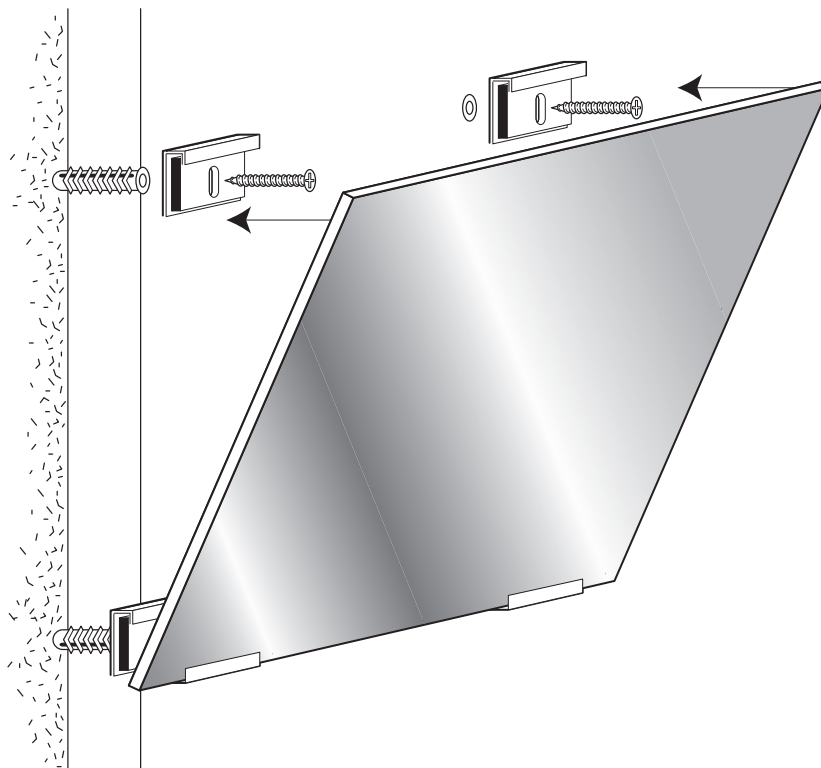

3. PRODUCT DESCRIPTION

Gunther Mirror Clips provide for a safe and stylish installation.

FEATURES AND BENEFITS

HEAVYWEIGHT CLIPS

Provide excellent support of mirror with thickness up to 1'4".

- **Slotted screw holes**
Provides ease of installation
- **Padding**
Provides protection to back of mirror from being scratched by installation screw heads. Also provides snug fit of mirror into front leg of clip.
- **Bright metallic finish**
- **Set of 4 padded clips with screws and anchors**
- **Packaging designed for showroom rack display**
- **Easy to read installation instructions**

4. INSTALLATION INSTRUCTIONS

1. Hollow wall anchors are provided and should be used when installation of screws can not be made directly into wall studs. A 3/16" drill bit should be used. (Figure 1).
2. Mount bottom clips to wall with screws positioned at the top of the slot.
3. Measure from the bottom of clip, up the wall to the exact height of the mirror. Mark mirror height with a line. (Figure 2).
4. Mount top clips at the bottom of the slot, 3/8" above the marked line. Tighten screws in place at bottom of slot.
5. Set mirror carefully into bottom clips, then slide top clips down over the top of the mirror. (Figure 3).

H.B. Fuller
CONSTRUCTION PRODUCTS

H.B. Fuller Construction Products Inc | Gunther Mirror Mastics
2001 W. Washington Street
South Bend, IN 46628, U.S.A.
1-800-227-6181

REV 11/20

Figure 2

Figure 3